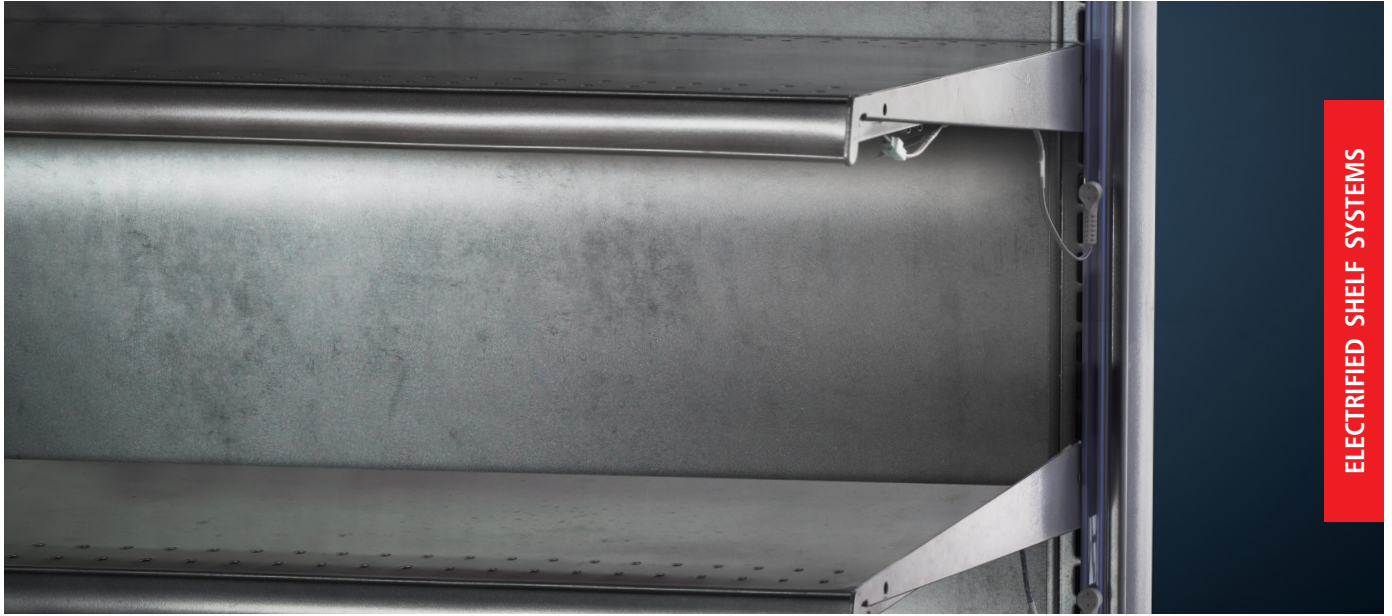

ShelfLED-KIT

ELECTRIFIED SHELF SYSTEMS

Product Description

The Complete Shelf Lighting System from Hera

ShelfLED-KIT is a made-to-order shelf lighting system, complete with wire management and drivers. It is comprised of three Hera products; FreeCut-LED or CStick-LED, SPS Mini, and Daisy driver. ShelfLED-KIT's modular system allows for easy illumination of shelves requiring efficient re-merchandising.

Product Features

- FreeCut-LED
  (See Page #18)
- CStick-LED
  (See Page #22)
- SPS Mini
  (See Page #84)
- Daisy driver
  (See Page #110-112)

Product Details