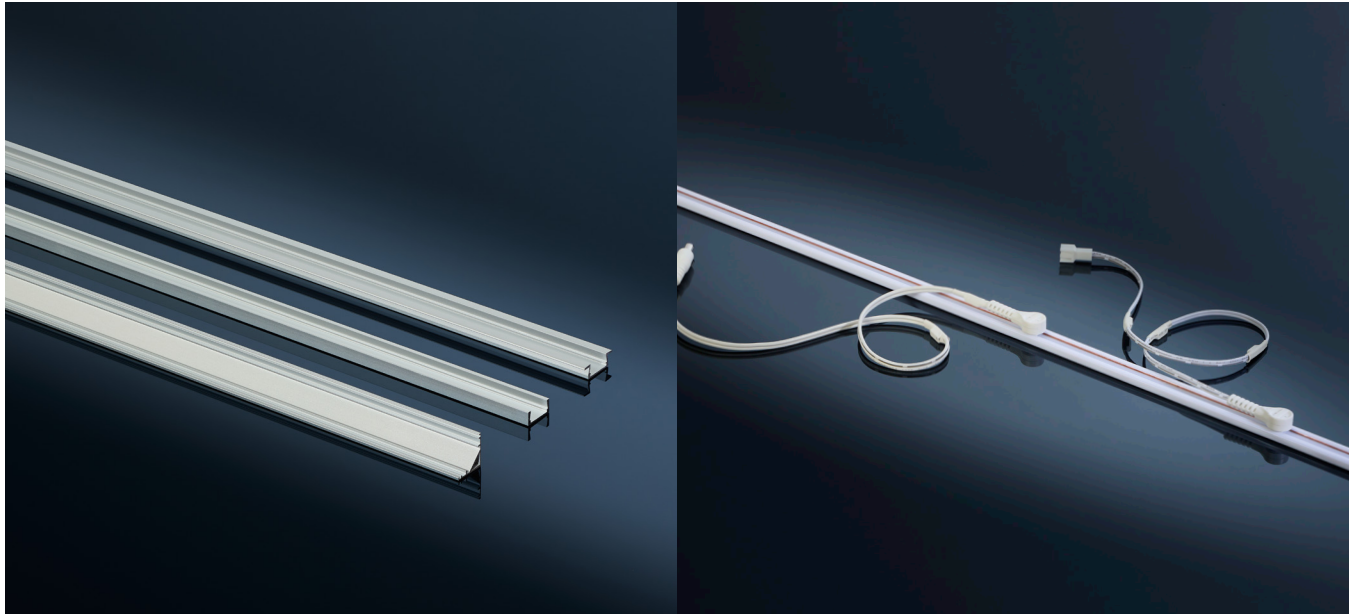

### The Complete Shelf Lighting System from Hera

ShelfLED-KIT is a made-to-order shelf lighting system, complete with wire management and drivers. It is comprised of three Hera products; FreeCut-LED or CStick-LED, SPS Mini, and Daisy driver. ShelfLED-KIT's modular system allows for easy illumination of shelves requiring efficient re-merchandising.

## Product Features

- FreeCut-LED  
(See Page #18)
- CStick-LED  
(See Page #22)
- SPS Mini  
(See Page #84)
- Daisy driver  
(See Page #110-112)

Product Details

Dimensions

DIAGRAM